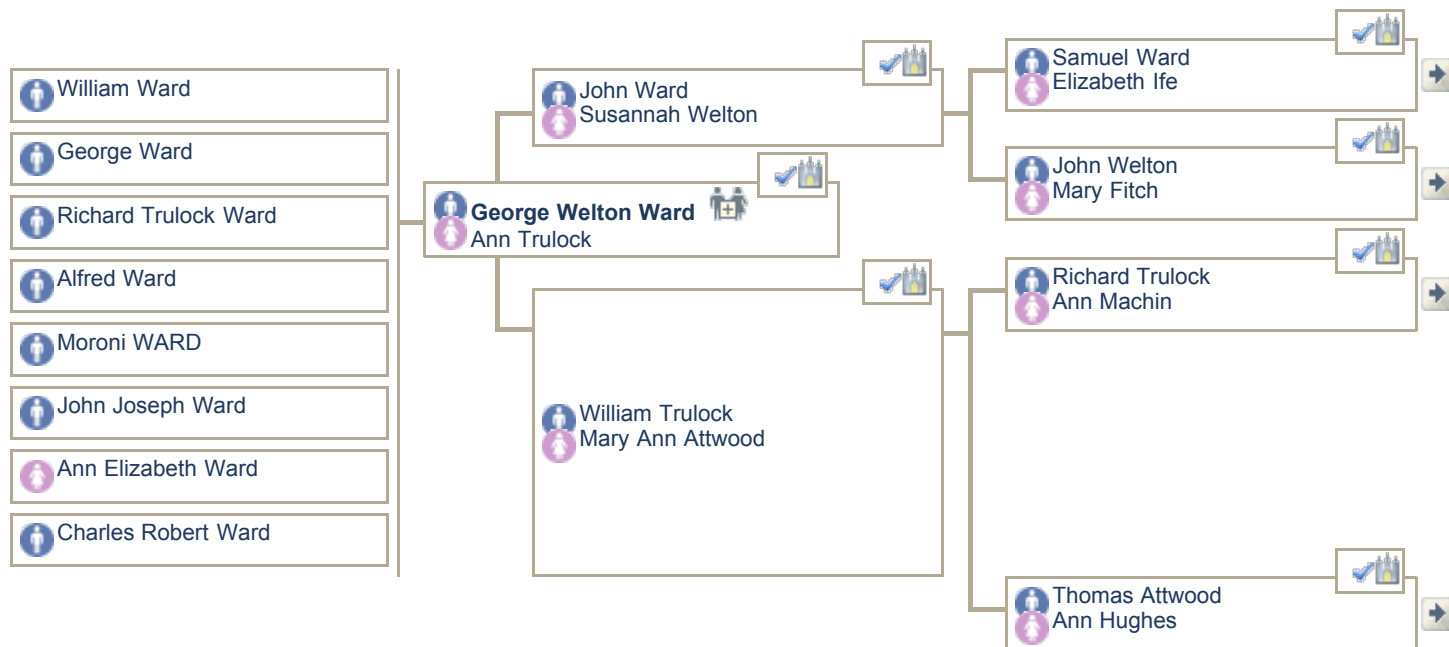

Family Pedigree with Details

George Welton Ward (1814-1882)

Children

- William Ward (1842-1876)
- George Ward (1844-1901)
- Richard Trulock Ward (1847-1917)
- Alfred Ward (1849-1918)
- Moroni WARD (1851-1927)
- John Joseph Ward (1854-1941)
- Ann Elizabeth Ward (1856-1919)
- Charles Robert Ward (1858-1907)

Spouses

George Welton Ward (1814-1882)

Marriage: 24 January 1842
St. George, Bloomsbury, Middlesex, England

Ann Trulock (1816-1860)

Other Spouses

- Mary Hankinson
- Martha ** Mrs George Welton Ward
- Martha